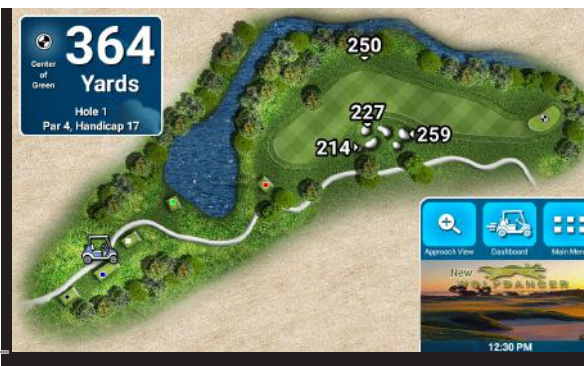

ENTERTAINMENT EVERYWHERE

No need for other hand held accessories like range finders, Visage Golf Experience provides accurate pin placement, and touch for distance on the screen.

YOUR CAR, YOUR COURSE, YOUR WAY

The convenience helps reduce the hassle of having to lug your golf bag, your range finder and other equipment from your car to the fleet car.

PEACE OF MIND

Reduce anxiety around available travel range, receive alerts to status of your car battery charge, real time speedometer, odometer and engine alerts as needed.