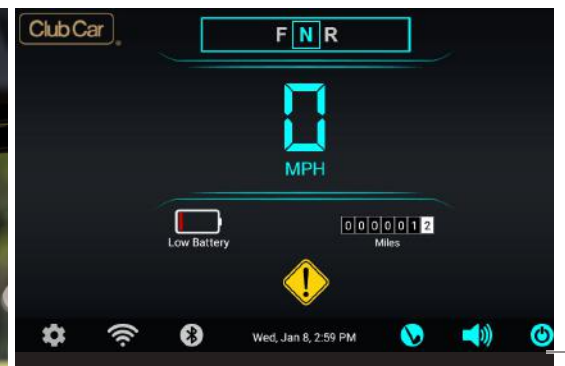

ENTERTAINMENT EVERYWHERE

No need for other hand held accessories like range finders, Visage Golf Experience provides accurate pin placement, and touch for distance on the screen.

YOUR CAR, YOUR COURSE, YOUR WAY

The convenience helps reduce the hassle of having to lug your golf bag, your range finder and other equipment from your car to the fleet car.

PEACE OF MIND

Reduce anxiety around available travel range, receive alerts to status of your car battery charge, real time speedometer, odometer and engine alerts as needed.